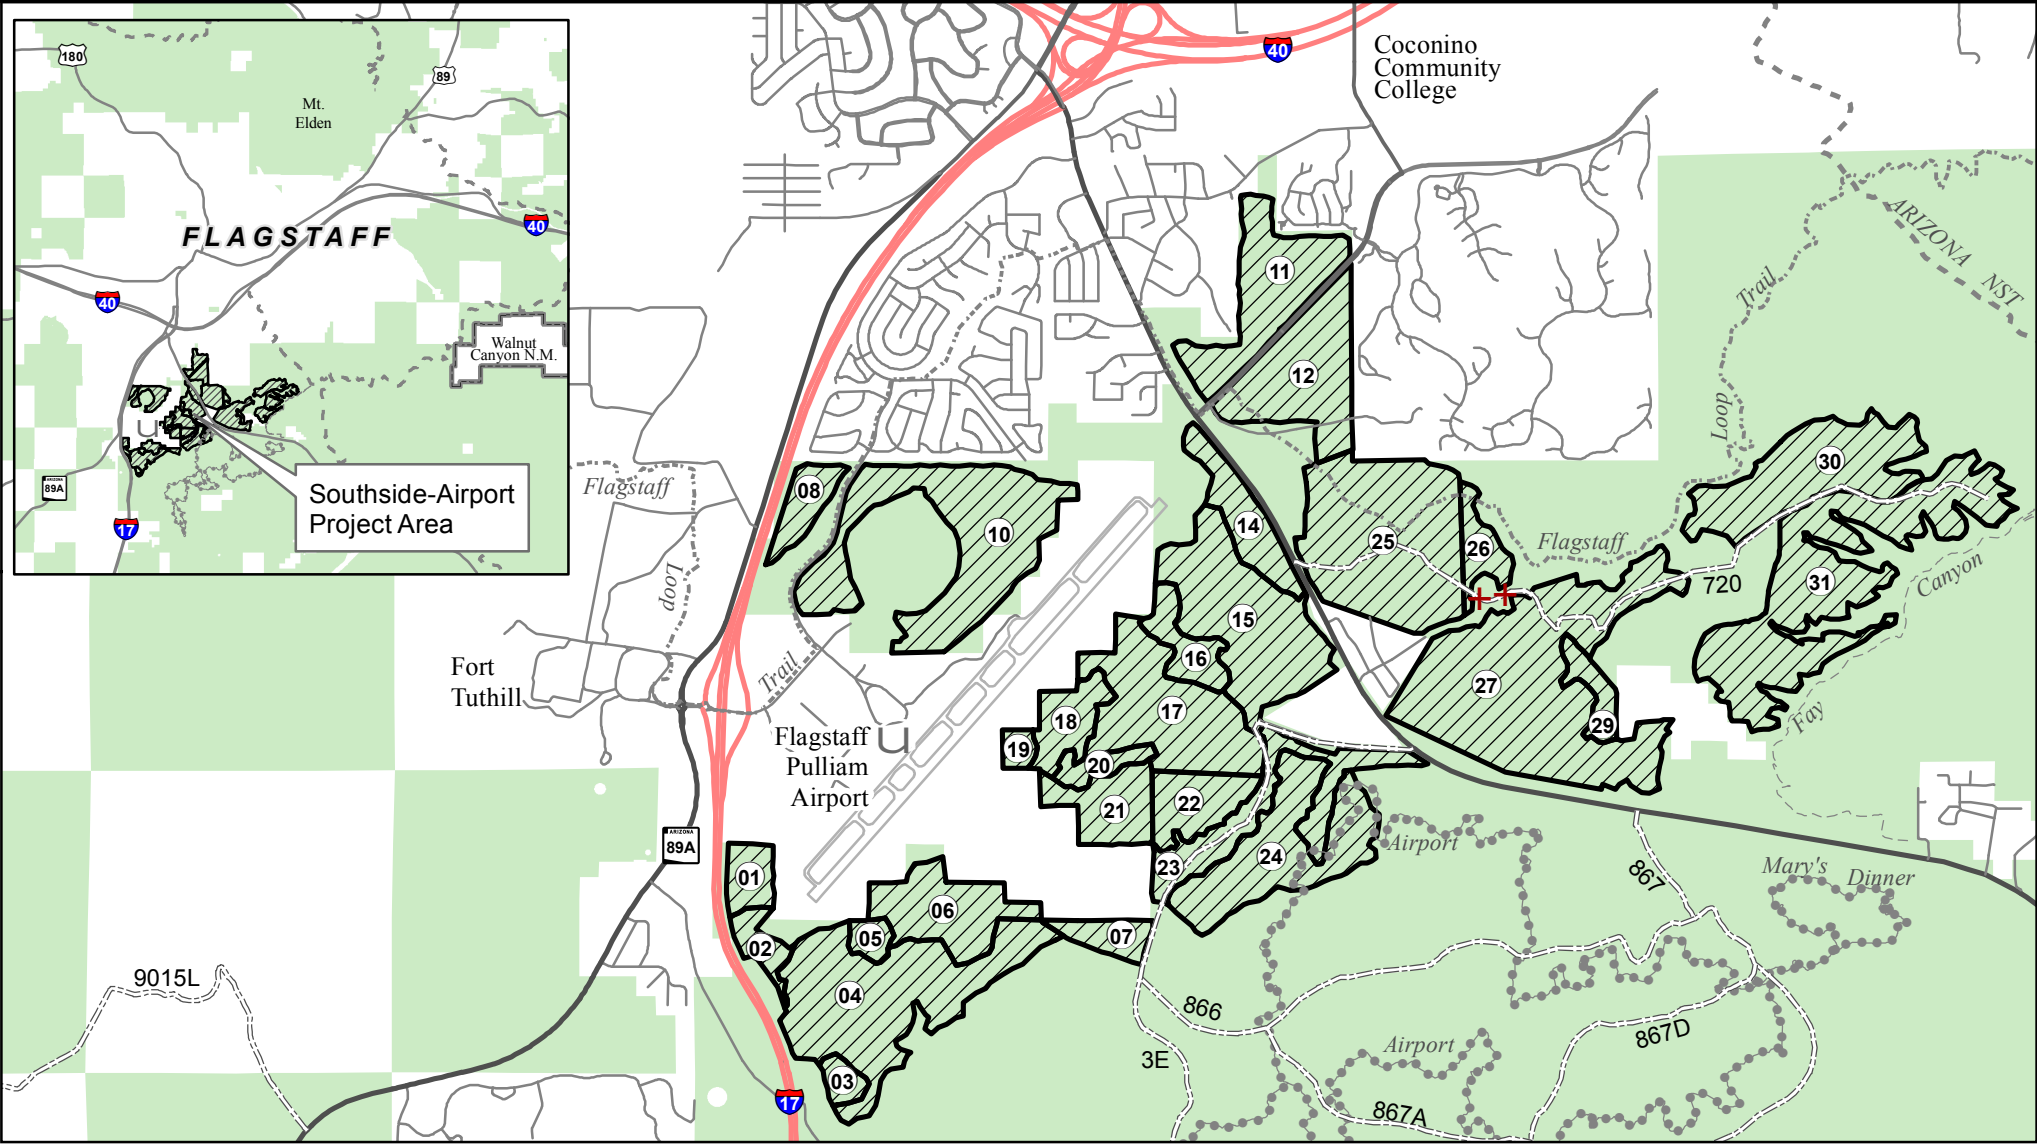

Southside-Airport Multi-Product Timber Sale

Flagstaff Ranger District, Coconino National Forest

- Southside-Airport Cut Units
- Forest Service System Lands
- Arizona Nat'l Scenic Trail
- Flagstaff Loop Trail
- Hiking Trail
- Motorized Trail
- Pipeline Crossings

This product is reproduced from geospatial information prepared by the Coconino National Forest. Geospatial information and GIS product accuracy may vary. Using GIS products for purposes other than those for which they were created may yield inaccurate or misleading results. Coconino National Forest reserves the right to correct, update, modify or replace GIS products without notification. FRD GIS - 03/29/2021 - NAD 1983, UTM, Zone 12N